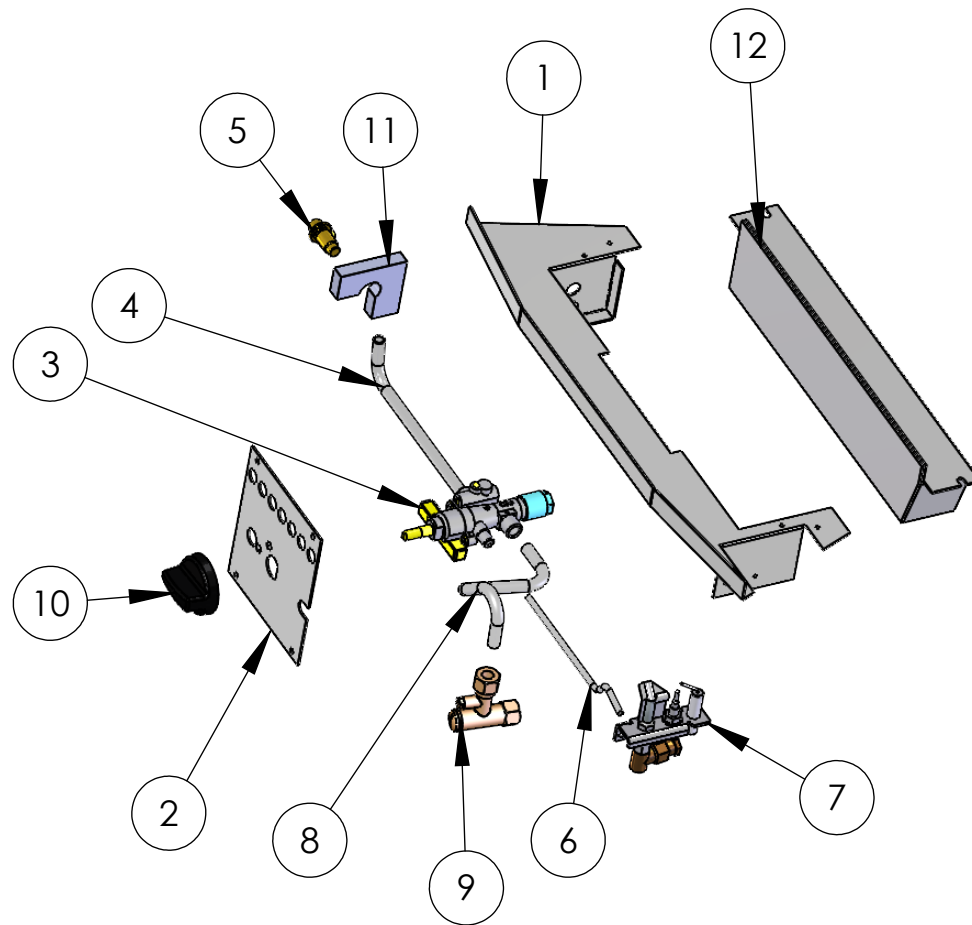

Paragon Evo Manual Assembly

ITEM NO.	Description	Part Number	QTY.
1	Firebox	4279	1
2	Back Support	4273	1
3	Lower Liner	4282	1
4	Side Liner	RH:4284 / LH:4352	2
5	Upper Liner	4283	1
6	Liner Clamp	5421	2
7	Flue outlet box	7845	1
8	Tray assembly		1
9	Canopy	7844	1

Paragon Evo Manual Tray

ITEM NO.	Description	Part Number	QTY.
1	Burner Support	4272	1
2	Bezel Plate	4274	1
3	Gasvalve4	5932	1
4	Pipe Valve to Inj	5975	1
5	Injector	7815	1
6	Pipe Valve to Pilot 4mm	4277	1
7	Oxy Pilot Assy	6952	1
8	Pipe Inlet 8mm	4276	1
9	Inlet elbow and PTP	2189	1
10	Gasvalve Knob	4278	1
11	Silencer	7846	1
12	Burner assembly	3051	1