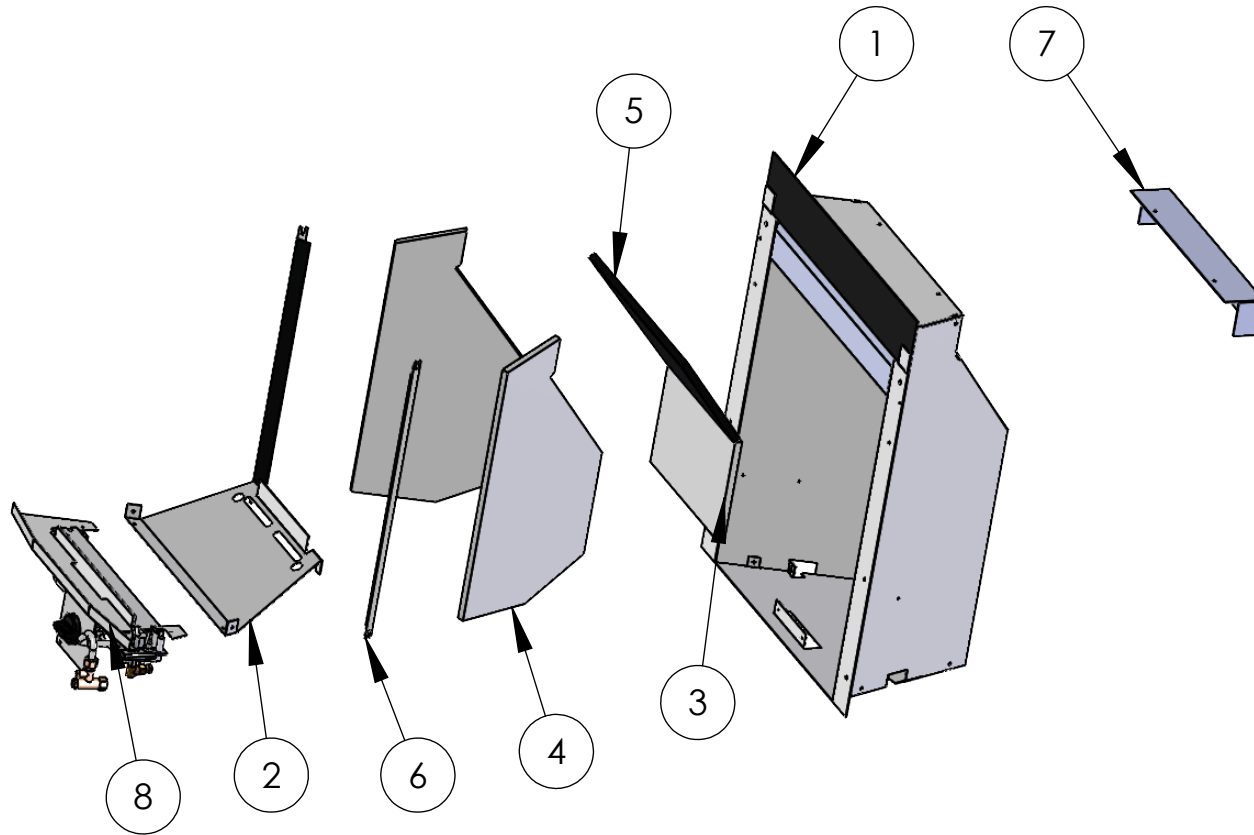

Paragon Evo Manual Assembly

ITEM NO.	Description	Part Number	QTY.
1	Firebox	4279	1
2	Back Support	4273	1
3	Lower Liner	4282	1
4	Side Liner	RH:4284 / LH:4352	2
5	Upper Liner	4283	1
6	Liner Clamp	5421	2
7	Flue outlet box	7845	1
8	Tray assembly		1
9	Canopy	7844	1

Paragon Evo Manual Tray

ITEM NO.	Description	Part Number	QTY.
1	Burner Support	4272	1
2	Bezel Plate	4274	1
3	Gasvalve4	5932	1
4	Pipe Valve to Inj	5975	1
5	Injector	7815	1
6	Pipe Valve to Pilot 4mm	4277	1
7	Oxy Pilot Assy	6952	1
8	Pipe Inlet 8mm	4276	1
9	Inlet elbow and PTP	2189	1
10	Gasvalve Knob	4278	1
11	Silencer	7846	1
12	Burner assembly	3051	1